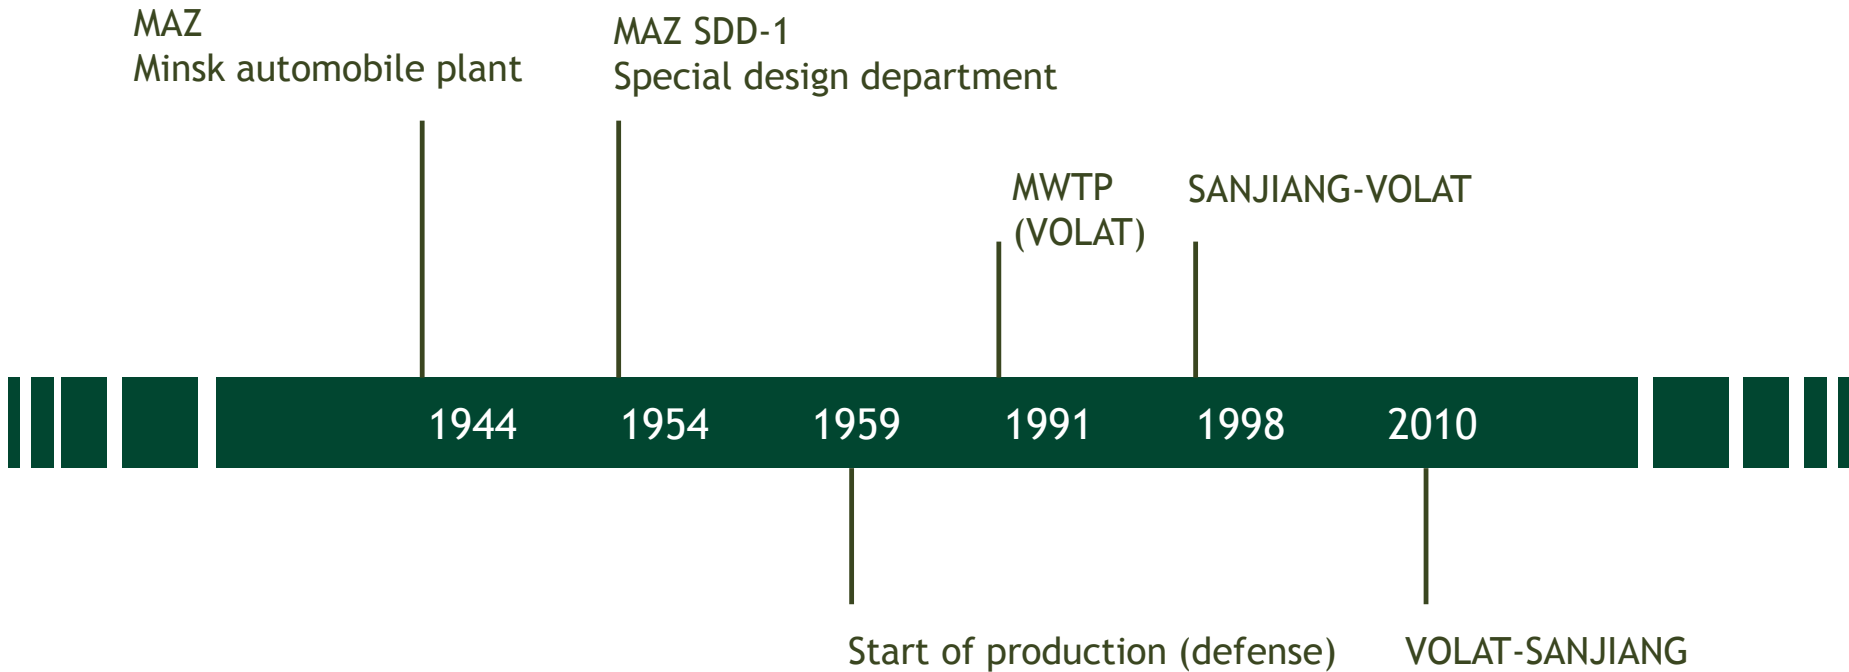

VOLAT

8021 SERIES

VEHICLES OVERCOMING ALL OBSTACLES

HISTORY

Key Figures 2015

Employees (01.05.2015)	5.123
Plants	3
Plant Locations (Countries)	2
Dealers and Agents	25
Dealer and Agents Locations (Countries)	12

MANUFACTURING FOOTPRINT

Manufacturing plants

- Equity share \geq 50% (government)
- Equity share $<$ 50%

MARKET MIX 2002-2014

Launching vehicle 5P73-2M

Load capacity
Engine power
Max. speed

24 000 kg
400 PS
75 km/h

MZKT-80211 (6X6) PECHORA (S-125)

Antenna unit UNV-2M

Load capacity
Engine power
Max. speed

18 500 kg
400 PS
60 km/h

Command post UNK-2M

Load capacity	6 500 kg
Engine power	250 PS
Max. speed	65 km/h