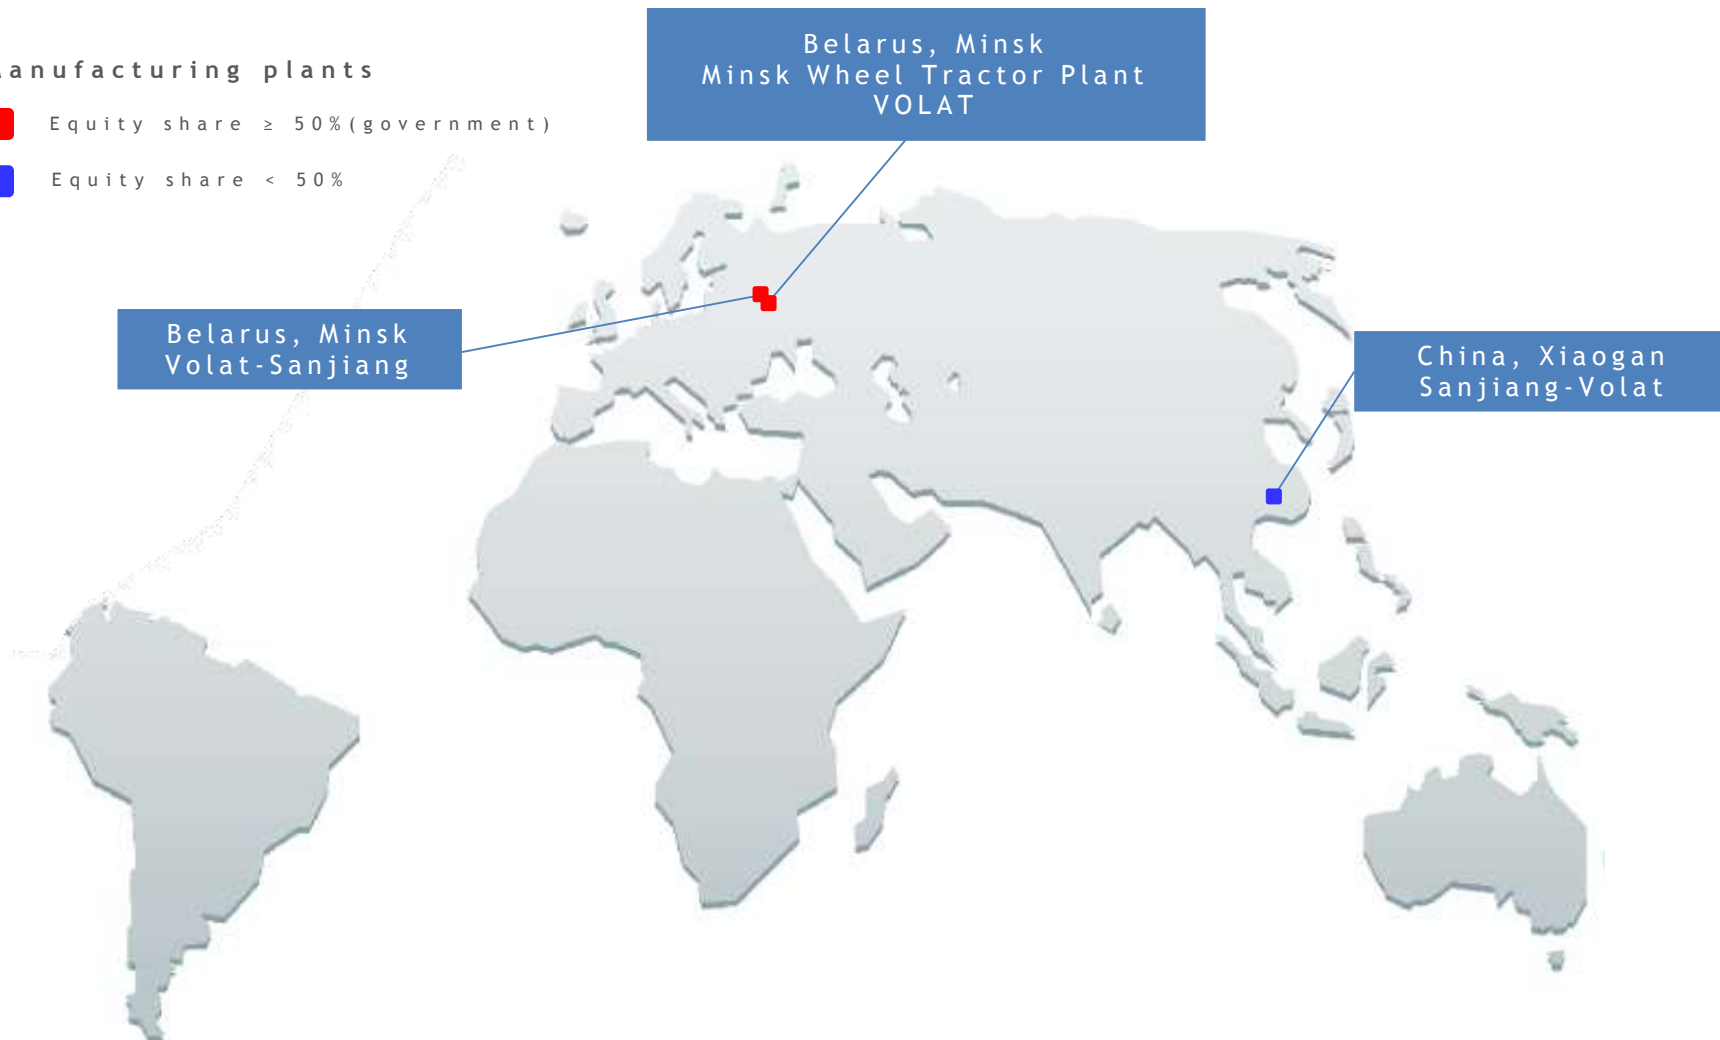

VOLAT

8021 SERIES

VEHICLES OVERCOMING ALL OBSTACLES

HISTORY

Key Figures 2015

Employees (01.05.2015)	5.123
Plants	3
Plant Locations (Countries)	2
Dealers and Agents	25
Dealer and Agents Locations (Countries)	12

MANUFACTURING FOOTPRINT

Manufacturing plants

- Equity share \geq 50% (government)
- Equity share $<$ 50%

MARKET MIX 2002-2014

Launching vehicle 5P73-2M

Load capacity
Engine power
Max. speed

24 000 kg
400 PS
75 km/h