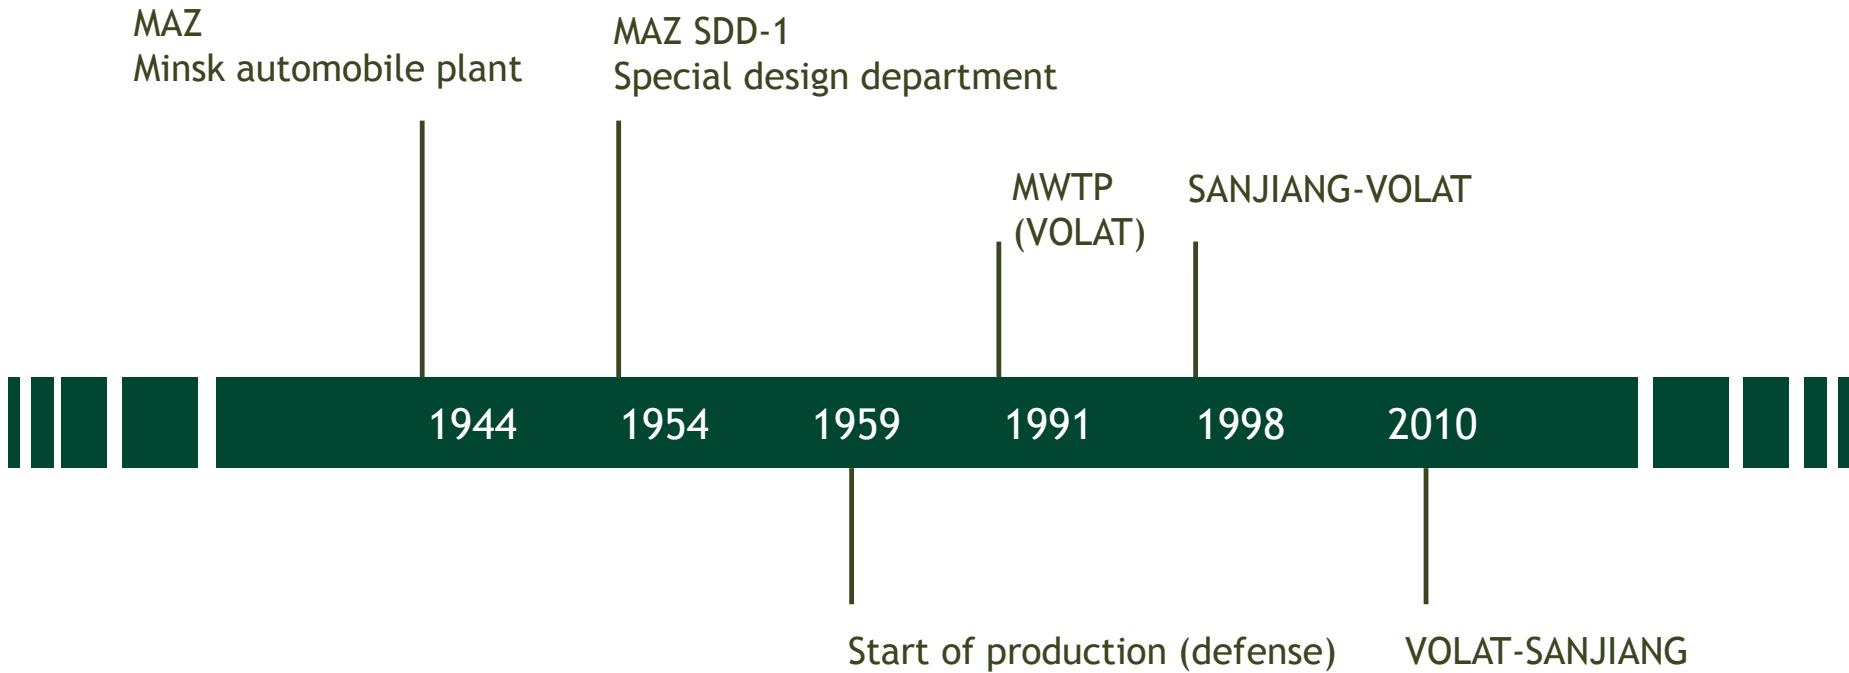

VOLAT

7930 SERIES

VEHICLES OVERCOMING ALL OBSTACLES

HISTORY

Key Figures 2015

Employees (01.05.2015)	5.123
Plants	3
Plant Locations (Countries)	2
Dealers and Agents	25
Dealer and Agents Locations (Countries)	12

MANUFACTURING FOOTPRINT

Manufacturing plants

■ Equity share \geq 50% (government)

■ Equity share $<$ 50%

MARKET MIX 2002-2014

MZKT-7930 (8X8) ISKANDER

Launching vehicle

Load capacity
Engine power
Max. speed