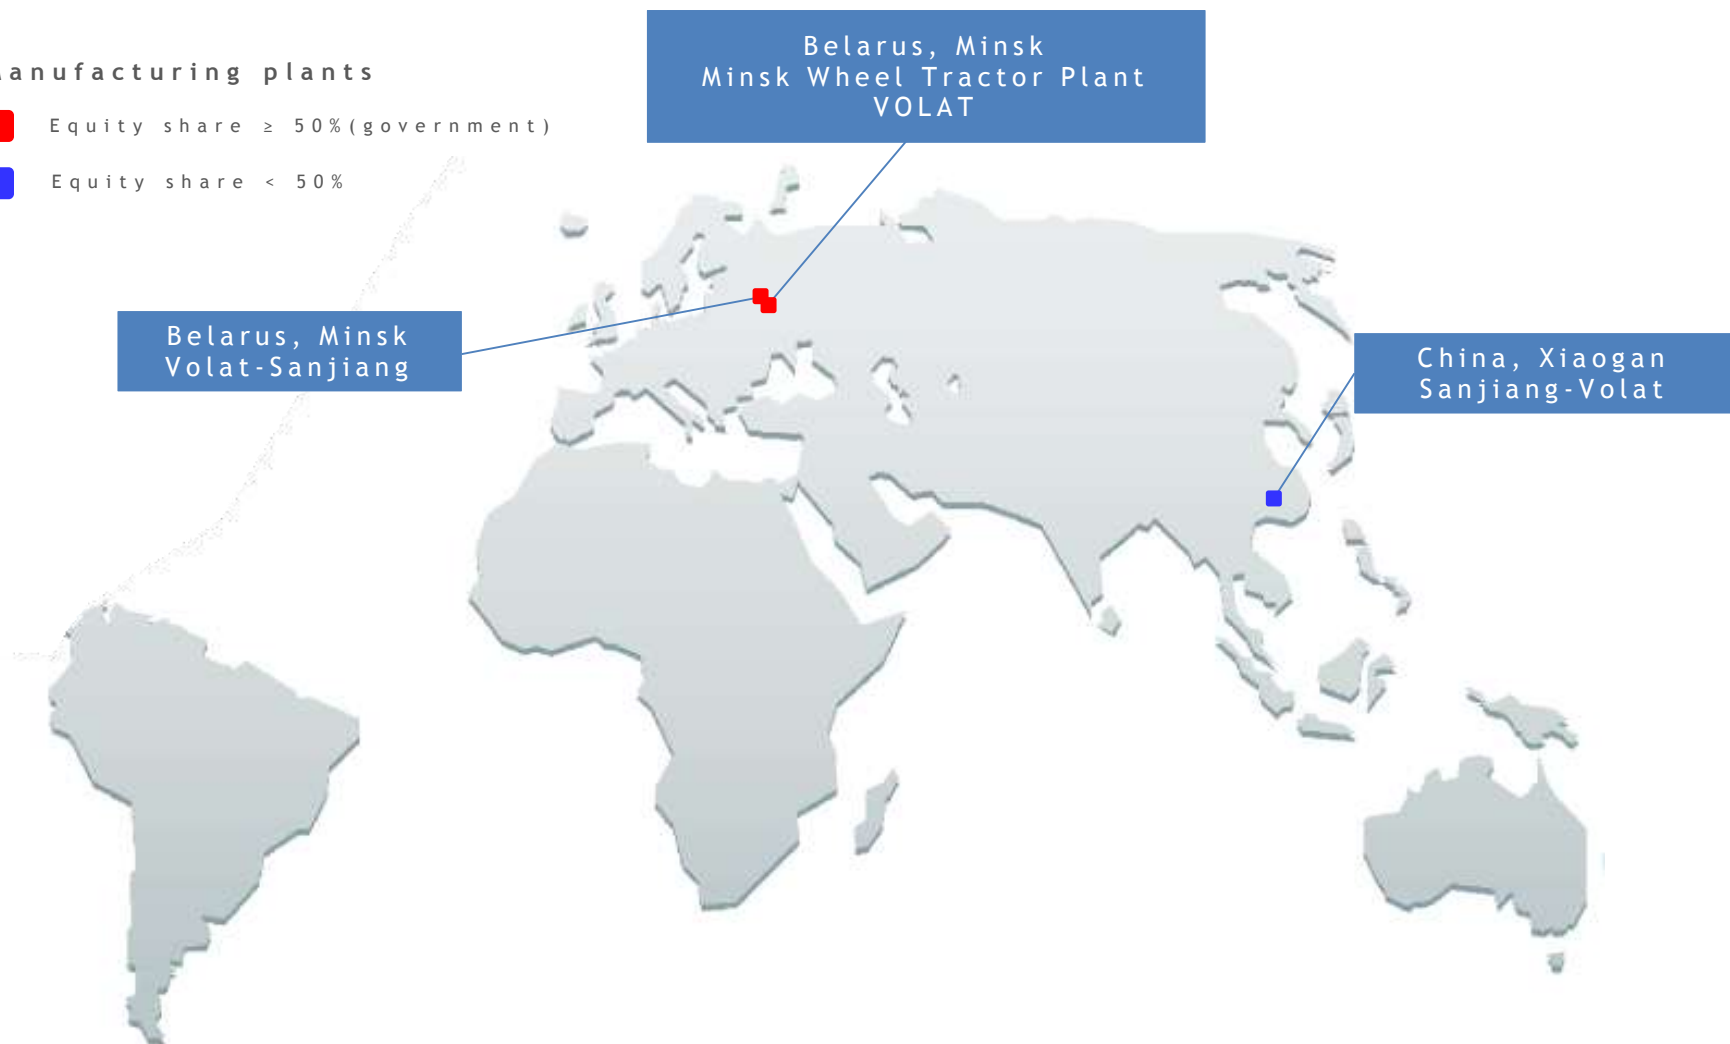

Key Figures 2015

Employees (01.05.2015)	5.123
Plants	3
Plant Locations (Countries)	2
Dealers and Agents	25
Dealer and Agents Locations (Countries)	12

Manufacturing plants

- Equity share $\geq$ 50% (government)
- Equity share $<$ 50%