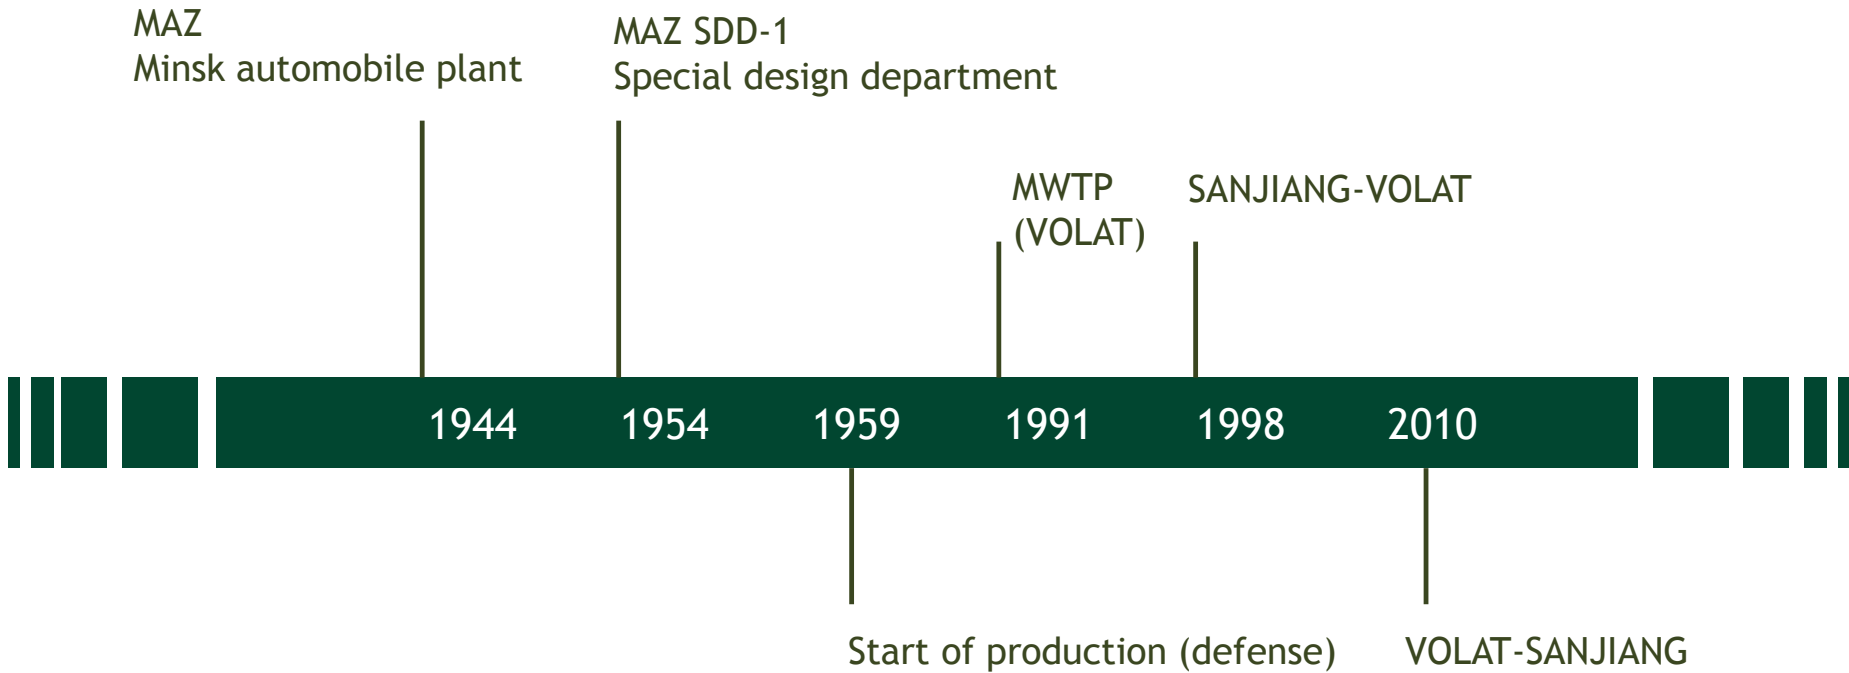

AUTOTRAINS

VEHICLES OVERCOMING ALL OBSTACLES

HISTORY

Key Figures 2015

Employees (01.05.2015)	5.123
Plants	3
Plant Locations (Countries)	2
Dealers and Agents	25
Dealer and Agents Locations (Countries)	12

MANUFACTURING FOOTPRINT

Manufacturing plants

- Equity share \geq 50% (government)
- Equity share $<$ 50%

MARKET MIX 2002-2014

MZKT-7401(8X8)+MZKT-93783

VOLAT

Russia and Belarus

Load capacity
Engine power
Max. speed

50 000 kg
400 PS
80 km/h

MZKT-790986 (8X8) RECOVERY VEHICLE

MZKT-79086(10X10)

VOLAT

Load capacity
Engine power
Max. speed

55 000 kg
720 PS
75 km/h

MZKT-79086 (10X10)

VOLAT